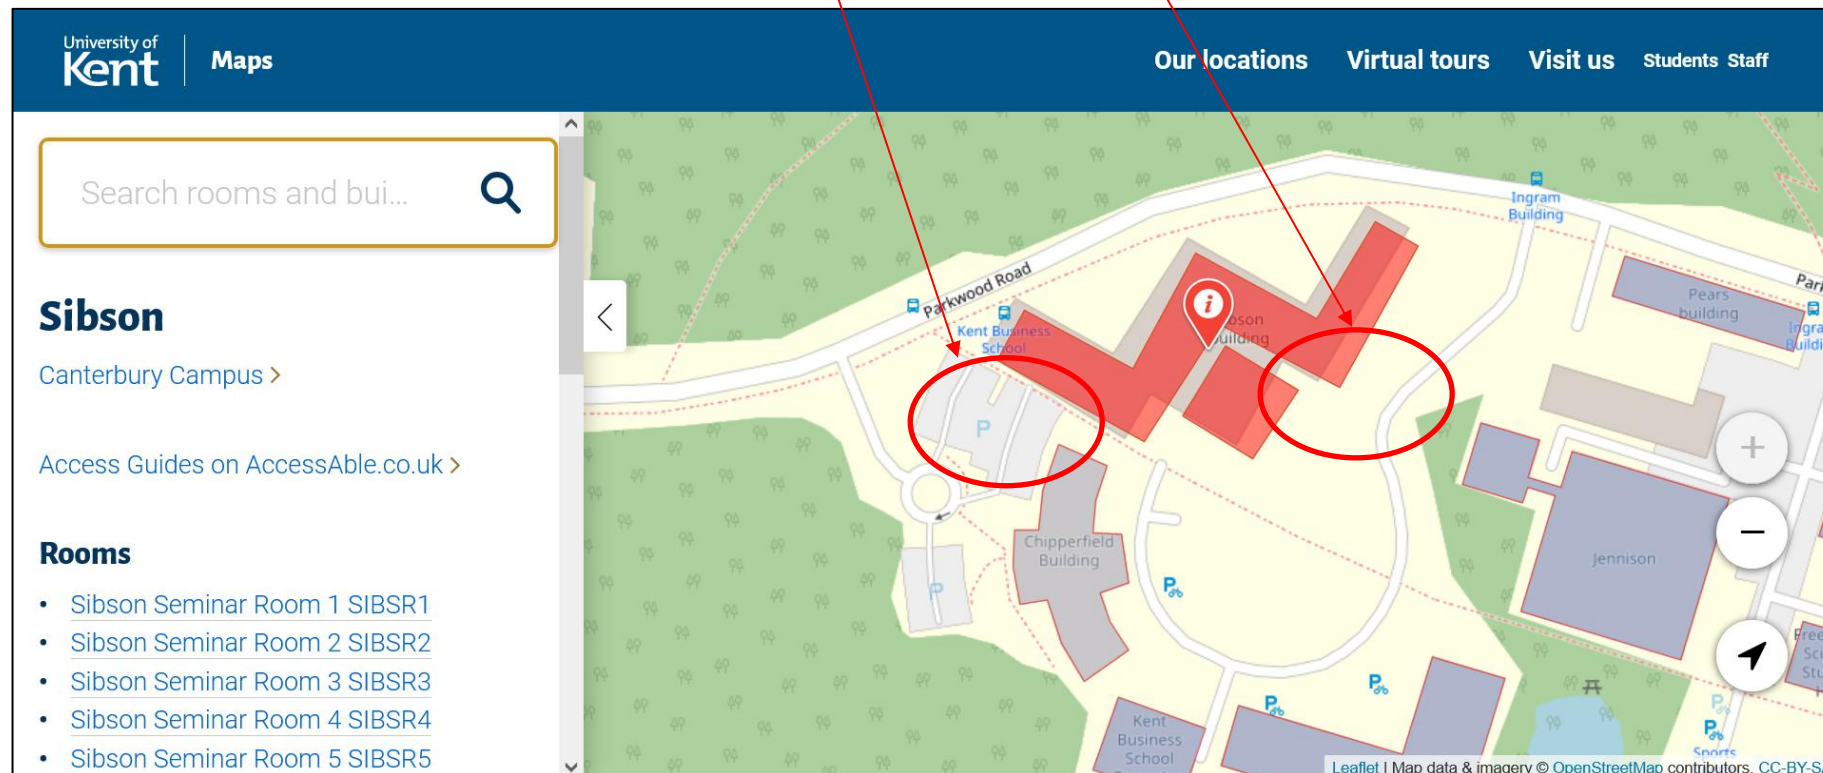

Welcome Address from AI-SS 2026 Chair and Co-Chair

[Hongmei \(Mary\) He](#), University of Salford, UK

[Shujun Li](#), University of Kent, UK

Housekeeping

- No planned fire alarm testing today.
- If there is a fire alarm, please exit the building asap following the signs and go to the closest assembly point (incl. a car park nearby).

Where are toilets located?

- Two on each floor, at the same locations.

- If you can't find them, just ask the local helpers at the reception or a member of staff or a student in the Building.

How to access the Internet?