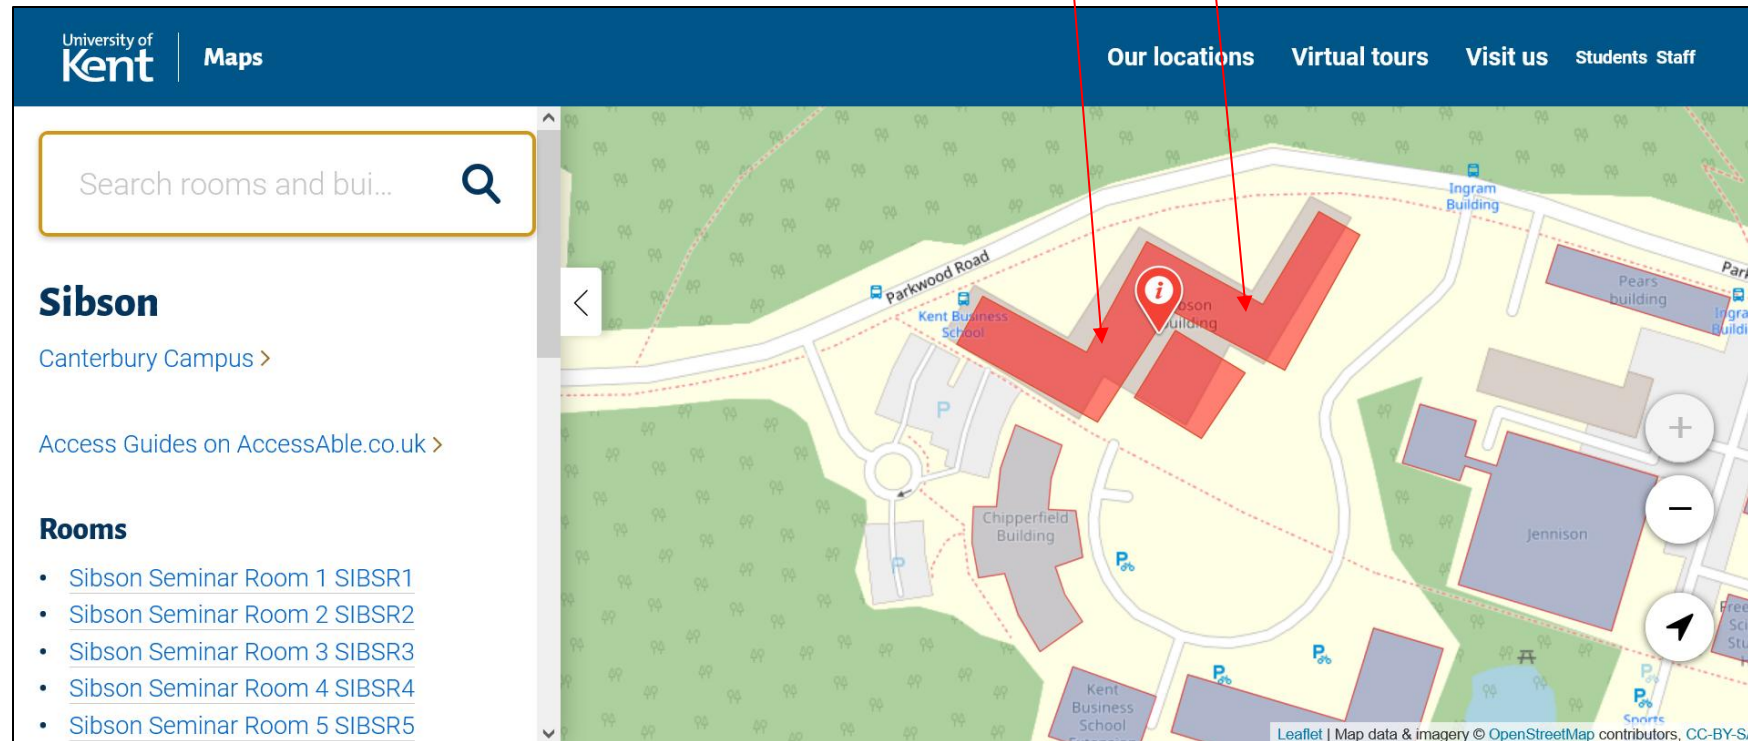

Welcome Address from AI-SS 2026 Chair and Co-Chair

[Hongmei \(Mary\) He](#), University of Salford, UK

[Shujun Li](#), University of Kent, UK

Housekeeping

- No planned fire alarm testing today.
- If there is a fire alarm, please exit the building asap following the signs and go to the closest assembly point (incl. a car park nearby).

Where are toilets located?

- Two on each floor, at the same locations.

- If you can't find them, just ask the local helpers at the reception or a member of staff or a student in the Building.

How to access the Internet?